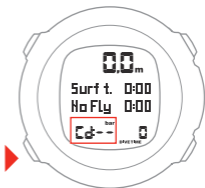

SUUNTO WIRELESS TRANSMITTER
QUICK GUIDE

Activate

1.

2.

3.

1.

2.

<10cm 0.3ft

<10cm 0.3ft

3.

No connection

FAIL

no conn

1.

<1.2m
4ft

(2.)

Low battery

High pressure

Technical Specifications

- Operating temperature: 0°C to 40°C / 32°F to 104°F
- Storage temperature: -20°C to +50°C / -4°F to +122°F
- Maximum depth of operation: 150 m / 492 ft (complying with EN 13319)
- Max. diameter: 40 mm / 1.57 in
- Length: 80 mm / 3.15 in
- Weight: 103 g / 3.6 oz
- Resolution: 1 bar / 1 psi
- Rated working pressure: 300 bar / 4000 psi
- Max. allowed pressure: 400 bar / 5800 psi